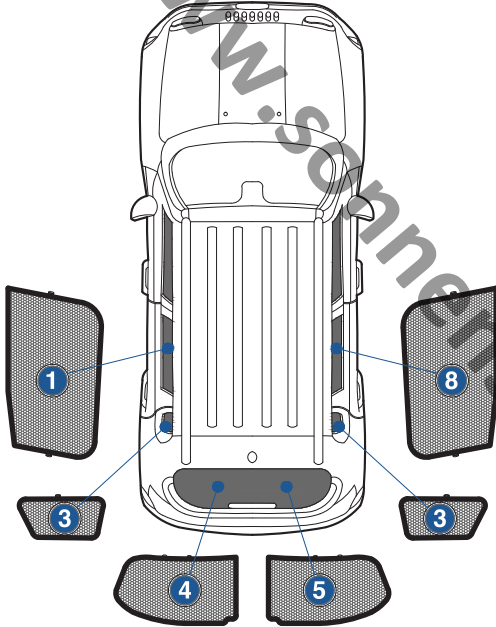

Installation Manual

JEEP RENEGADE 5DR
JEE-RENE-5-A

COMPONENTS INCLUDED

SHADES

FIXING CLIPS

CL-M02 x 4

CL-M12 x 2

CL-M05 x 2

CL-M01 x 2

CL-M14 x 1

CL-T01 x 1

Side Shade Installation

JEEP RENEGADE 5DR
JEE-RENE-5-A

COMPONENTS NEEDED:

STEP #1 INSERT CLIPS INSIDE WEATHERSTRIP

STEP #2 ATTACH CLIPS ON SHADE EDGES

STEP #3 POSITION THE SIDE SHADE

STEP #4 ATTACH SIDE SHADE BEHIND CLIPS

STEP #5 ENSURE SECURELY FITTED IN PLACE

CAR
SHADES

Quarter Light Shade Installation

JEEP RENEGADE 5DR
JEE-RENE-5-A

COMPONENTS NEEDED:

STEP #1

ATTACH CLIPS ON SHADE EDGES

STEP #2

INSERT CLIPS BEHIND INTERIOR TRIM

STEP #3

ENSURE SECURELY FITTED IN PLACE

erschutz-pkw.de

Rear Shade Installation

JEEP RENEGADE 5DR
JEE-RENE-5-A