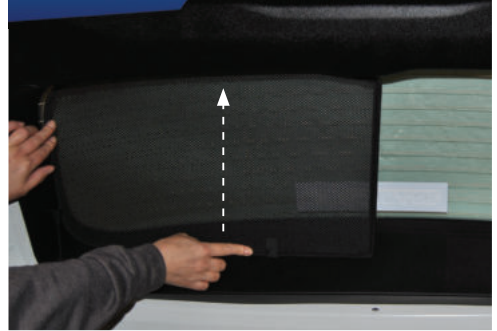

STEP #2 POSITION THE REAR SHADE