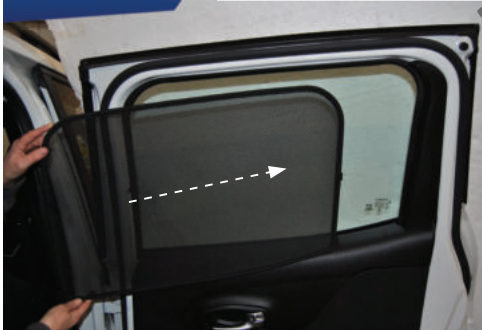

CL-M01 x 2

CL-M14 x 1

CL-T01 x 1

Side Shade Installation

JEEP RENEGADE 5DR
JEE-RENE-5-A

COMPONENTS NEEDED:

STEP #1 INSERT CLIPS INSIDE WEATHERSTRIP

STEP #2 ATTACH CLIPS ON SHADE EDGES

STEP #3 POSITION THE SIDE SHADE

STEP #4 ATTACH SIDE SHADE BEHIND CLIPS

STEP #5 ENSURE SECURELY FITTED IN PLACE

CAR
SHADES

Quarter Light Shade Installation

JEEP RENEGADE 5DR
JEE-RENE-5-A

COMPONENTS NEEDED:

STEP #1