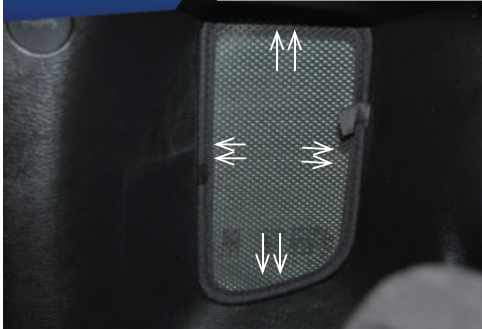

CL-M01 x 2

CL-M14 x 1

CL-T01 x 1

Side Shade Installation

JEEP RENEGADE 5DR
JEE-RENE-5-A

COMPONENTS NEEDED:

STEP #1 INSERT CLIPS INSIDE WEATHERSTRIP

STEP #2 ATTACH CLIPS ON SHADE EDGES

STEP #3 POSITION THE SIDE SHADE

STEP #4 ATTACH SIDE SHADE BEHIND CLIPS

STEP #5 ENSURE SECURELY FITTED IN PLACE

CAR
SHADES

Quarter Light Shade Installation

JEEP RENEGADE 5DR
JEE-RENE-5-A

COMPONENTS NEEDED:

STEP #1

ATTACH CLIPS ON SHADE EDGES

STEP #2

INSERT CLIPS BEHIND INTERIOR TRIM

STEP #3

ENSURE SECURELY FITTED IN PLACE

erschutz-pkw.de

Rear Shade Installation

JEEP RENEGADE 5DR
JEE-RENE-5-A

COMPONENTS NEEDED:

STEP #1 ATTACH CLIPS ON SHADE EDGES

STEP #2 POSITION THE REAR SHADE

STEP #3 INSERT CLIPS BEHIND INTERIOR TRIM

STEP #4 REPEAT THE PROCESS ON OTHER SHADE

STEP #5 ENSURE SECURELY FITTED IN PLACE