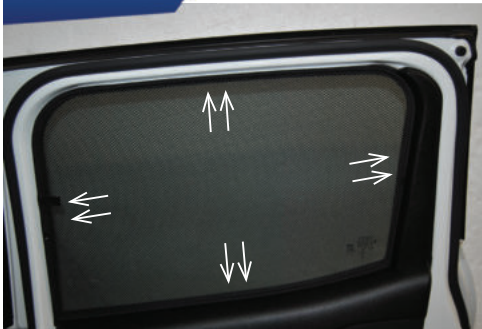

CL-M01 x 2

CL-M14 x 1

CL-T01 x 1

Side Shade Installation

JEEP RENEGADE 5DR
JEE-RENE-5-A

COMPONENTS NEEDED:

STEP #1 INSERT CLIPS INSIDE WEATHERSTRIP

STEP #2 ATTACH CLIPS ON SHADE EDGES

STEP #3 POSITION THE SIDE SHADE

STEP #4 ATTACH SIDE SHADE BEHIND CLIPS

STEP #5 ENSURE SECURELY FITTED IN PLACE

CAR
SHADES

Quarter Light Shade Installation

JEEP RENEGADE 5DR
JEE-RENE-5-A

COMPONENTS NEEDED:

STEP #1

ATTACH CLIPS ON SHADE EDGES

STEP #2

INSERT CLIPS BEHIND INTERIOR TRIM

STEP #3

ENSURE SECURELY FITTED IN PLACE

erschutz-pkw.de

Rear Shade Installation

JEEP RENEGADE 5DR
JEE-RENE-5-A